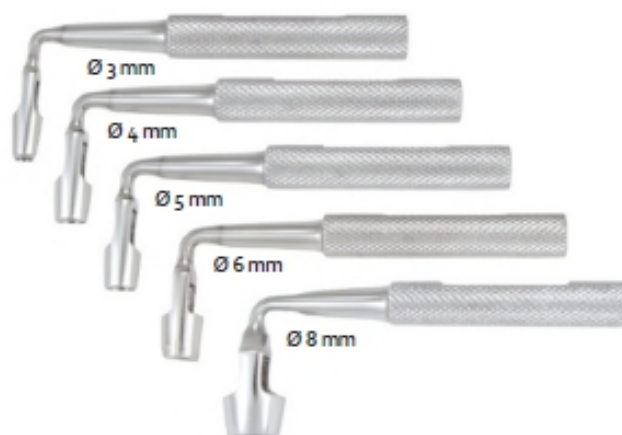

Tissue Punch Key Curved Head

Catalog #	Size
DT-300-25	Ø 3 mm
DT-300-26	Ø 4 mm
DT-300-27	Ø 5 mm
DT-300-28	Ø 6 mm
DT-300-29	Ø 8 mm