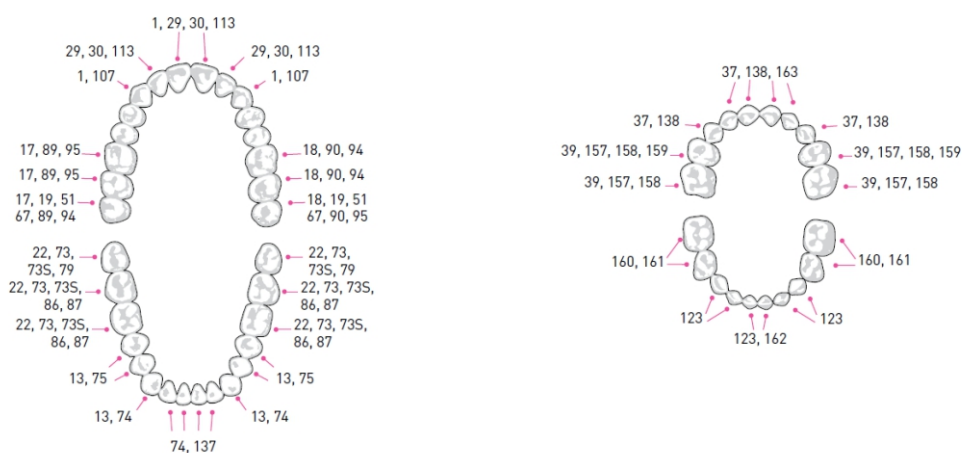

APPLICATION CHART

1	Upper centrals, canines and roots
2	Upper laterals
7	Upper premolars and roots
13	Lower premolars
17	Upper molars (Right)
18	Upper molars (Left)
19	Upper wisdoms
22	Lower molars (Hawk's bill)
29	Upper roots
29S	Upper roots
30	Upper roots
37	Children's upper incisors and canines
39	Children's upper molars
44N	Upper roots
51	Upper wisdoms (Bayonet)
67	Upper wisdoms
73	Lower molars (Hawk's bill)
73S	Lower molars (Hawk's bill)
74	Lower roots
74N	Small lower roots and anteriors
75	Lower premolars
76	Upper roots (Read)
76S	Upper roots (Read)
76N	Small upper roots (Read)

79	Lower wisdoms
86	Lower molars (Cowhorn)
87	Lower molars (Cowhorn)
89	Upper molars (Right)(Upper Cowhorns)
90	Upper molars (Left)(Upper Cowhorns)
94	Upper molars (Right)
95	Upper molars (Left)
101	Upper molars and roots
107	Upper canines
113	Upper roots (Martin)
123	Children's lower anteriors, premolars, roots
136	Upper premolars and roots (Guy's)
137	Upper anteriors and roots (Guy's)
138	Children's upper anteriors, premolars, roots
147	Upper roots (Gibb)
157	Children's upper molars
158	Children's upper molars
159	Children's upper premolars
160	Children's lower molars (Hawk's bill)
161	Children's lower molars (Hawk's bill)
162	Children's lower anteriors and roots
163	Children's upper anteriors
3	Rongeurs forceps

Extracting
Forceps