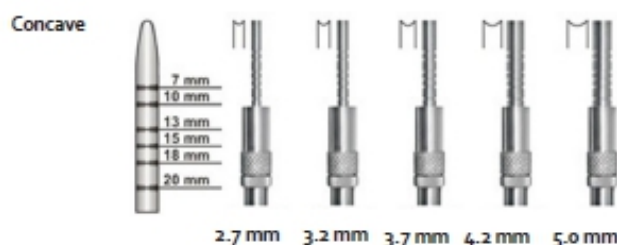

Osteotome Elevator
Concave (Curved Handle)

Catalog #	Size
DT-300-47	2.7 mm, 3.2 mm, 3.7 mm, 4.2 mm, 5.0 mm