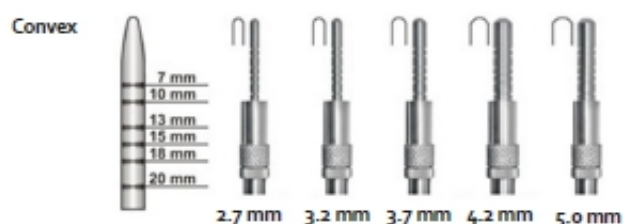

Osteotome Elevator  
Rounded Convex (Straight Handle)

Catalog #	Size
DT-300-43	2.7 mm, 3.2 mm, 3.7 mm, 4.2 mm, 5.0 mm

Osteotome Elevator  
Concave (Straight Handle)

Catalog #	Size
DT-300-44	2.7 mm, 3.2 mm, 3.7 mm, 4.2 mm, 5.0 mm