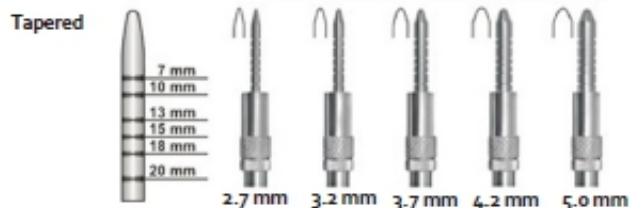

Osteotome Elevator  
Rounded Convex (Straight Handle)

Catalog #	Size
DT-300-43	2.7 mm, 3.2 mm, 3.7 mm, 4.2 mm, 5.0 mm

Osteotome Elevator  
Concave (Straight Handle)

Catalog #	Size
DT-300-44	2.7 mm, 3.2 mm, 3.7 mm, 4.2 mm, 5.0 mm